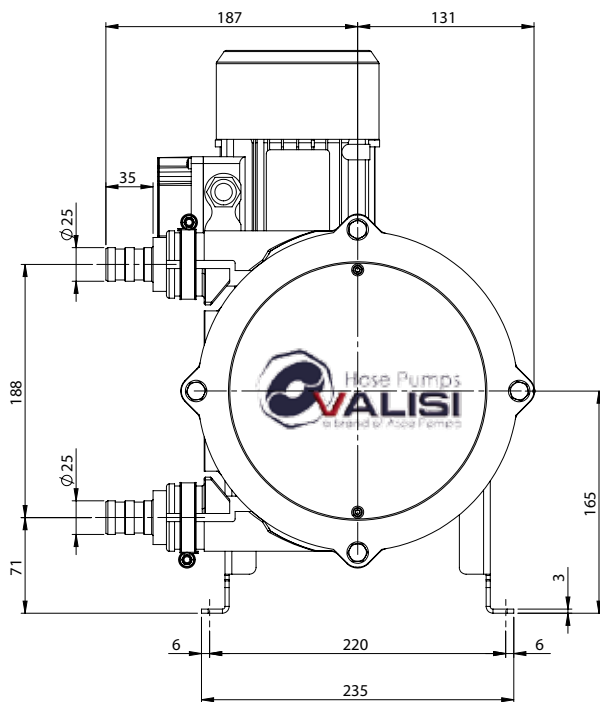

HOSE PUMP Model N4 ROLLER TECHNOLOGY

Specifications

Max. Flow Rate:	910 lph (240 gph)
Flow per revolution:	108 ml
Max. discharge pressure:	4 bar
Std. connections:	hose barb mm.25 (1")
Internal hose diam.:	mm.17
Max liquid temp.:	90°C (194°F)
Achievable suction:	up to 0,8 bar
Suitable for:	intermittent operation

Weight

- | | |
|-----------------------------|-------|
| N4F (fixed speed): | 15 kg |
| N4VM (mechanical variator): | 17 Kg |

Valisi Hose pumps a brand of Asco Pompe

Via Silvio Pellico, 6/8 - 20089 Rozzano (MI) - ITALY
 Phone: +39 02 89257.1 - Fax: +39 02 89257.201
www.ascopompe.com - www.valisipumps.com
asco@ascopompe.com