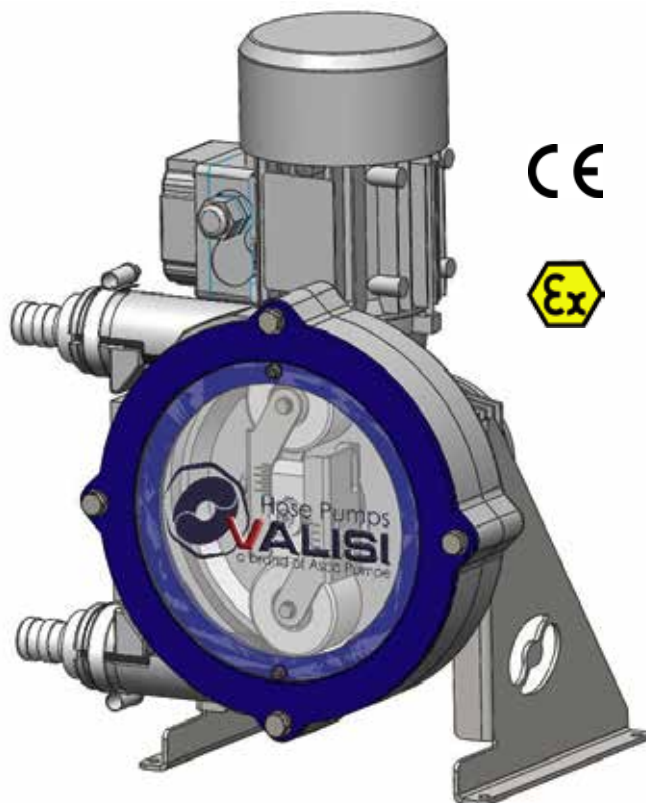

HOSE PUMP Model N4 ROLLER TECHNOLOGY

Specifications

Max. Flow Rate:	910 lph (240 gph)
Flow per revolution:	108 ml
Max. discharge pressure:	4 bar
Std. connections:	hose barb mm.25 (1")
Internal hose diam.:	mm.17
Max liquid temp.:	90°C (194°F)
Achievable suction:	up to 0,8 bar
Suitable for:	intermittent operation

N4 Performance

Excellence In Fluid Handling

Valisi Hose pumps
a brand of Asco Pompe

Via Silvio Pellico, 6/8 - 20089 Rozzano (MI) - ITALY
Phone: +39 02 89257.1 - Fax: +39 02 89257.201
www.ascopompe.com - www.valisipumps.com
asco@ascopompe.com

Construction

Not reinforced:

-  Tygon A60F (Varprenne/Norprene A55F), FDA approved & NSF51 (cream white)
-  Neoprene (matt black)
-  Hypalon (glossy black)
-  Silicon (Red)

On Request

- Tygon XL 60 (transparent), FDA approved
- Pharmed proofed USP class IV, FDA & NSF (cream white)