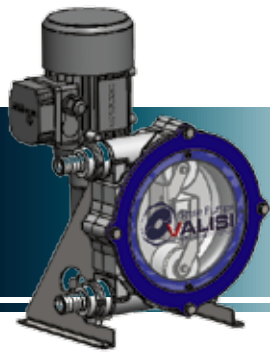

HOSE PUMP Model N4 ROLLER TECHNOLOGY

Specifications

Max. Flow Rate:	910 lph (240 gph)
Flow per revolution:	108 ml
Max. discharge pressure:	4 bar
Std. connections:	hose barb mm.25 (1")
Internal hose diam.:	mm.17
Max liquid temp.:	90°C (194°F)
Achievable suction:	up to 0,8 bar
Suitable for:	intermittent operation

N4 Performance

Excellence In Fluid Handling

Valisi Hose pumps
a brand of Asco Pompe

Via Silvio Pellico, 6/8 - 20089 Rozzano (MI) - ITALY
Phone: +39 02 89257.1 - Fax: +39 02 89257.201
www.ascopompe.com - www.valisipumps.com
asco@ascopompe.com