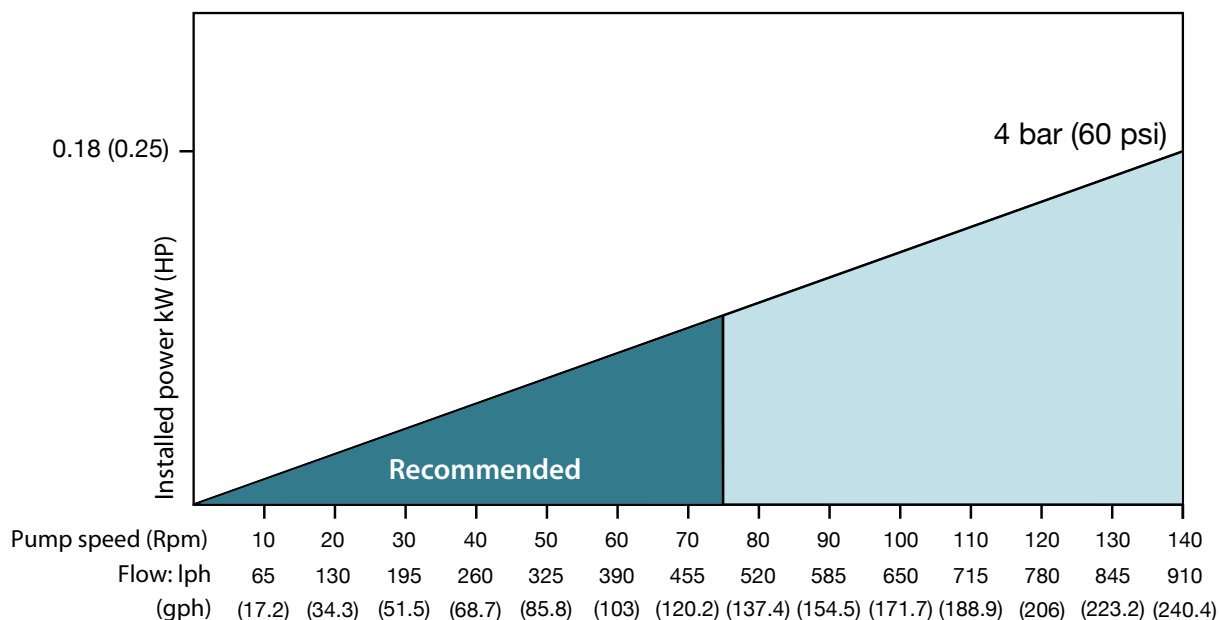

N4 Performance

Excellence In Fluid Handling

Valisi Hose pumps
a brand of Asco Pompe

Via Silvio Pellico, 6/8 - 20089 Rozzano (MI) - ITALY
Phone: +39 02 89257.1 - Fax: +39 02 89257.201
www.ascopompe.com - www.valisipumps.com
asco@ascopompe.com