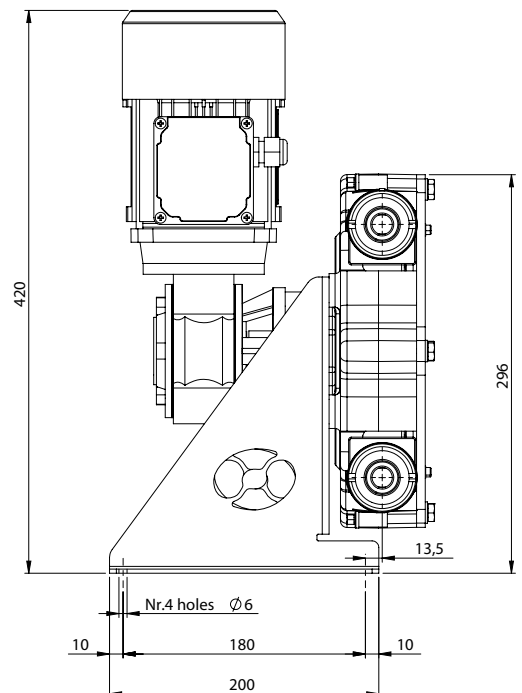

Fiber braided (reinforced):

- NR (green stripe)
- NRF-K long life (black hose with Valisi logo)
- NBR (red stripe)
- EPDM (white stripe)
- NR Food grade (white & green stripe and white interior)
- FKM - Viton® (purple stripe)
- NBR Food Grade (black hose with white interior)